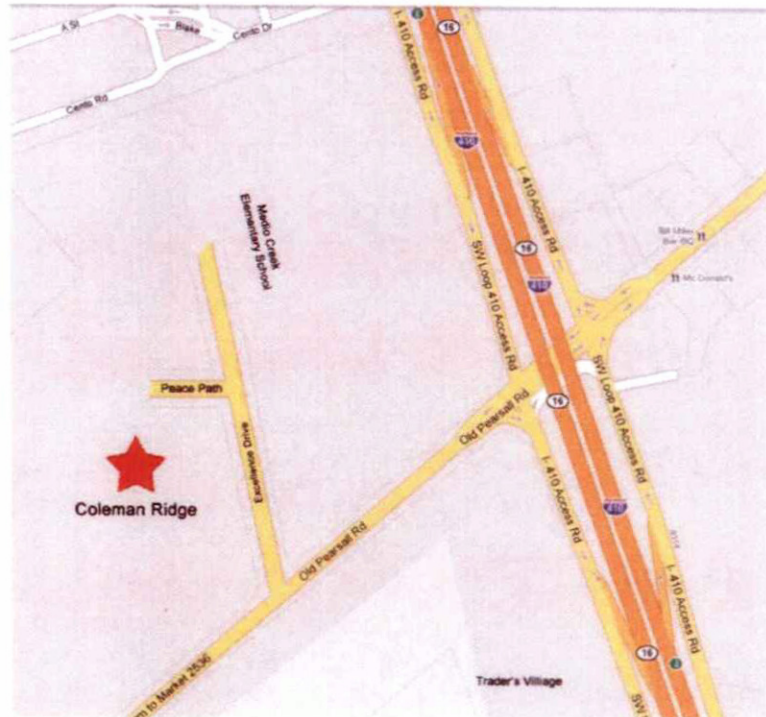

Habitat for Humanity of San Antonio

Directions to Coleman Ridge

From North/Downtown

- -Take 35 South (toward Laredo)
- -Take 410 North
- Take Exit #2 (Old Pearsall Road)
- -Turn Left and go under bridge
- -Turn Right on Excellence Drive
- -Follow the parking signs

From Northcentral San Antonio

- -Take 281 South (toward Corpus Christi)
- -Take 35 South (toward Laredo)
- -Take 410 North
- Take Exit #2 (Old Pearsall Road)
- -Turn Left and go under bridge
- -Turn Right on Excellence Drive
- -Follow the parking signs

From East San Antonio

- -Take 37 South
- Take 410 West, which turns into 410 North
- -Take Exit #2 (Old Pearsall Road)
- -Turn Left and go under bridge
- -Turn Right on Excellence Drive
- -Follow the parking signs

From Northwest San Antonio

- -Take 410 South
- -Take Exit #2 (Old Pearsall Road)
- -Turn Right on Old Pearsall Road
- -Turn Right on Excellence Drive
- -Follow the parking signs

Weather and Work Status Updates

For more information on weather and Work status, please call
210-223-5203 X184

Close-Up View: