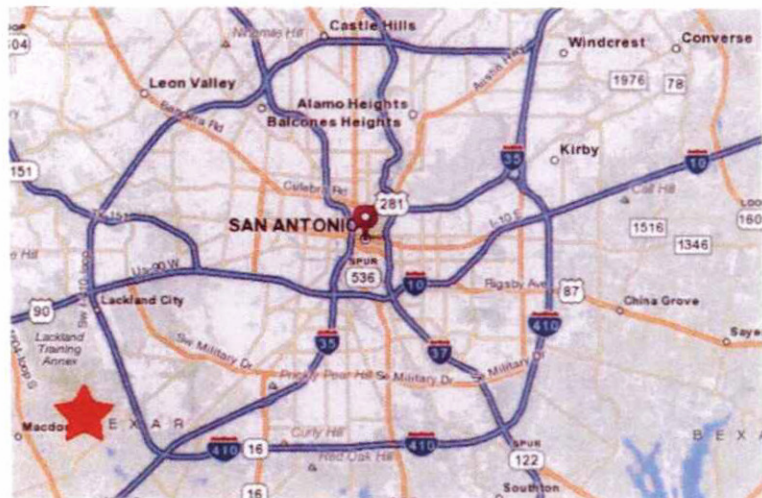

Habitat for Humanity of San Antonio

Directions to Coleman Ridge

From North/Downtown

- Take 35 South (toward Laredo)
- Take 410 North
- Take Exit #2 (Old Pearsall Road)
- Turn Left and go under bridge
- Turn Right on Excellence Drive
- Follow the parking signs

From Northcentral San Antonio

- Take 281 South (toward Corpus Christi)
- Take 35 South (toward Laredo)
- Take 410 North
- Take Exit #2 (Old Pearsall Road)
- Turn Left and go under bridge
- Turn Right on Excellence Drive
- Follow the parking signs

From Northwest San Antonio

- Take 410 South
- Take Exit #2 (Old Pearsall Road)
- Turn Right on Old Pearsall Road
- Turn Right on Excellence Drive
- Follow the parking signs

Weather and Work Status Updates

For more information on weather and Work status, please call
210-223-5203 X184

Close-Up View:

City View:

For more assistance, please call: 210-223-5203 (Tuesday – Thursday)

PLEASE NOTE: Exact street addresses for MapQuest or Google are not available because the streets are new.